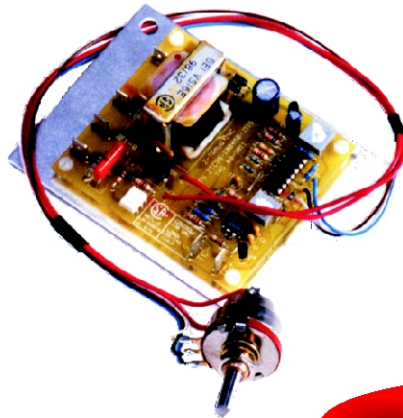

Some products work most of the time; but, our products have a failure rate that is less than a tenth of one percent.

Eliminate warranty claims - let us build your controllers.

[contact us](#)